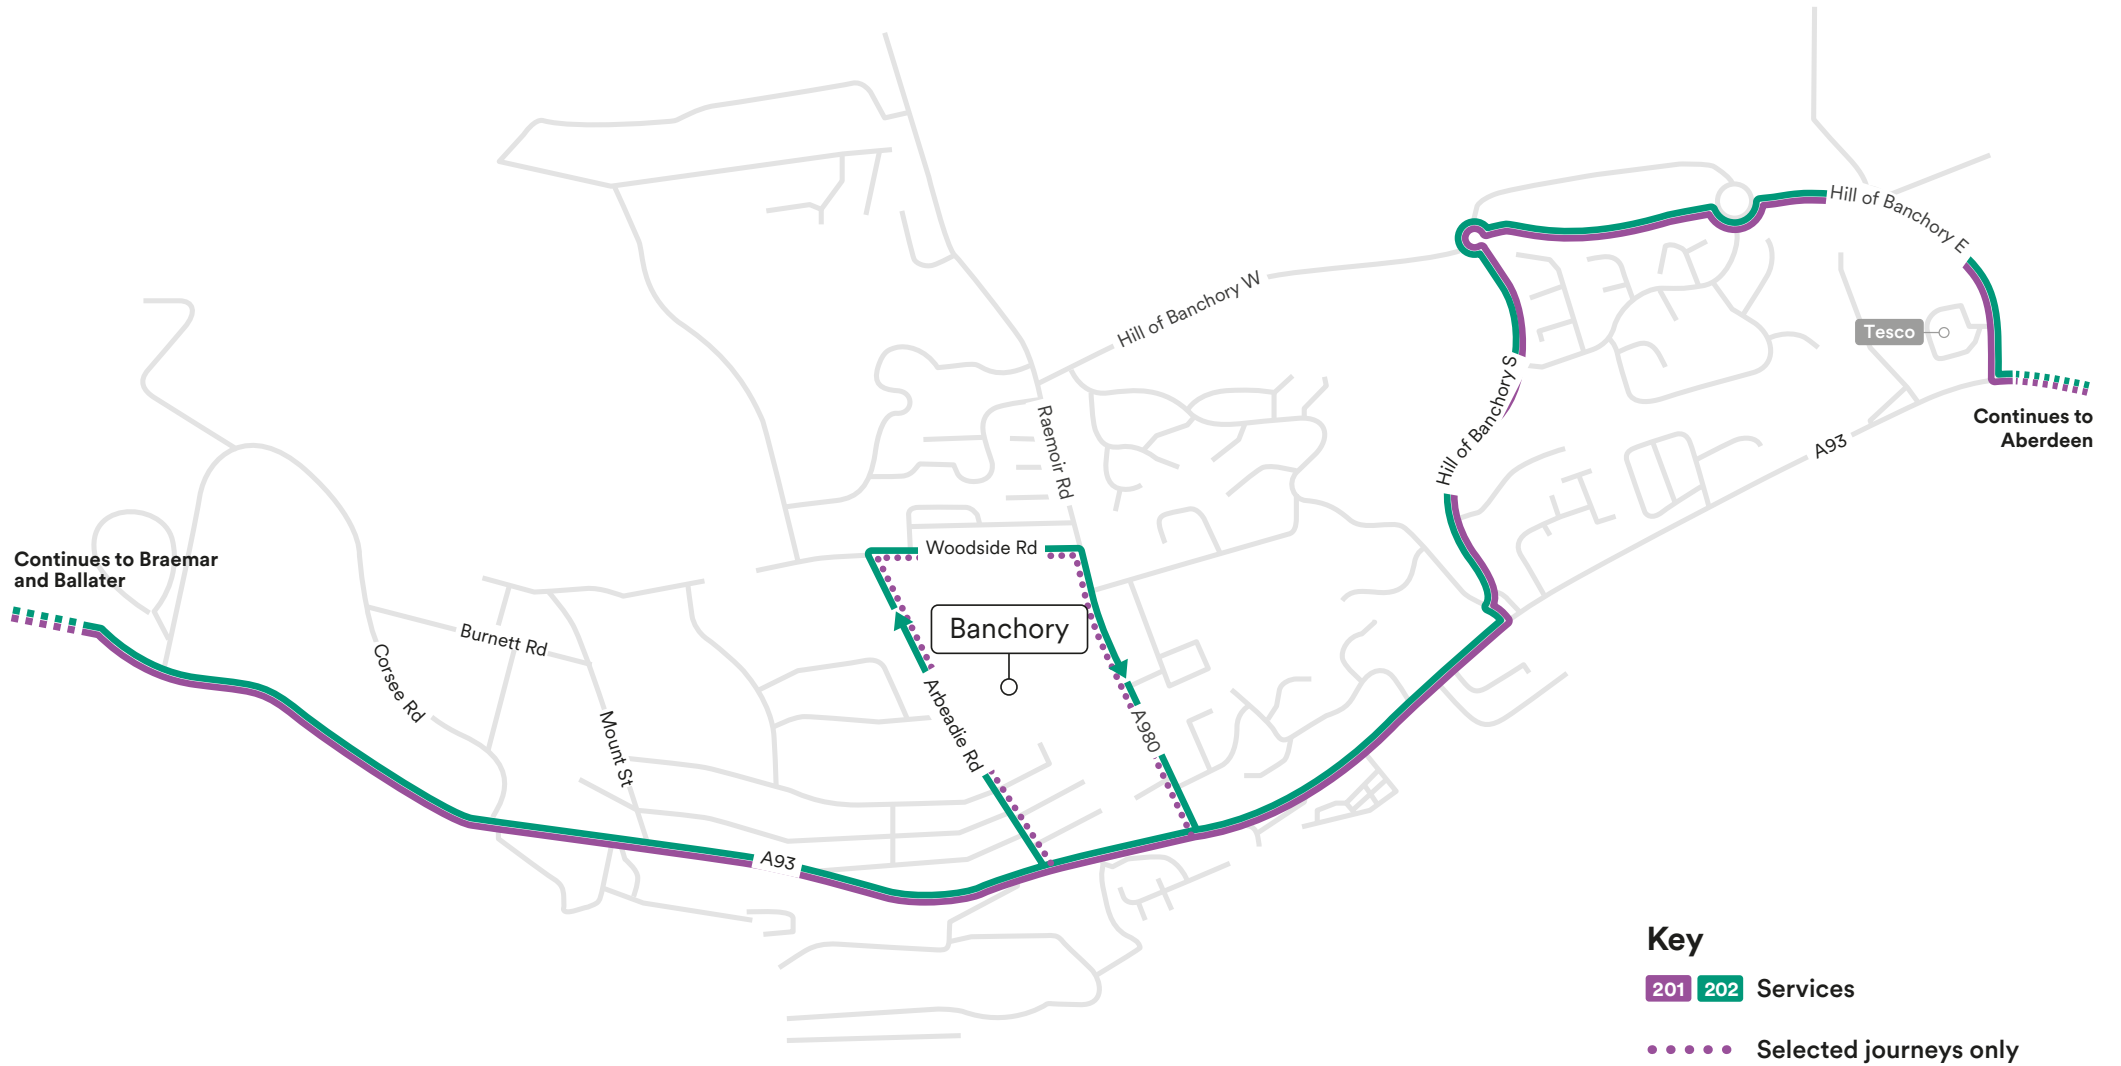

You can also check journey information by going online at stagecoachbus.com, or by signing up for email updates.